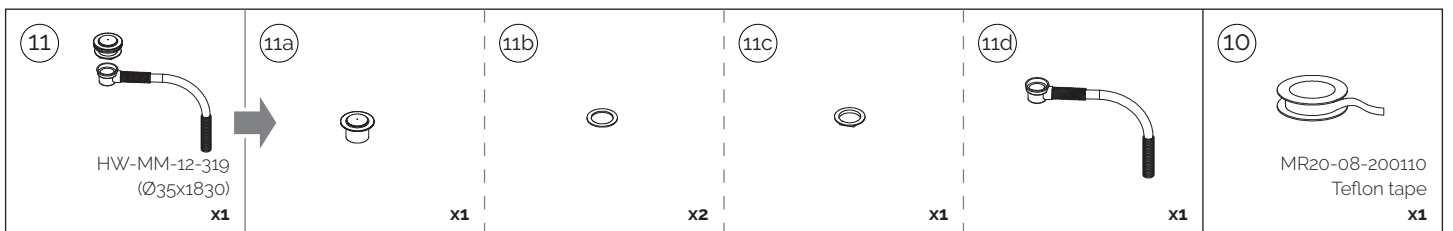

LifestyleGarden®

Sustainable outdoor living

8