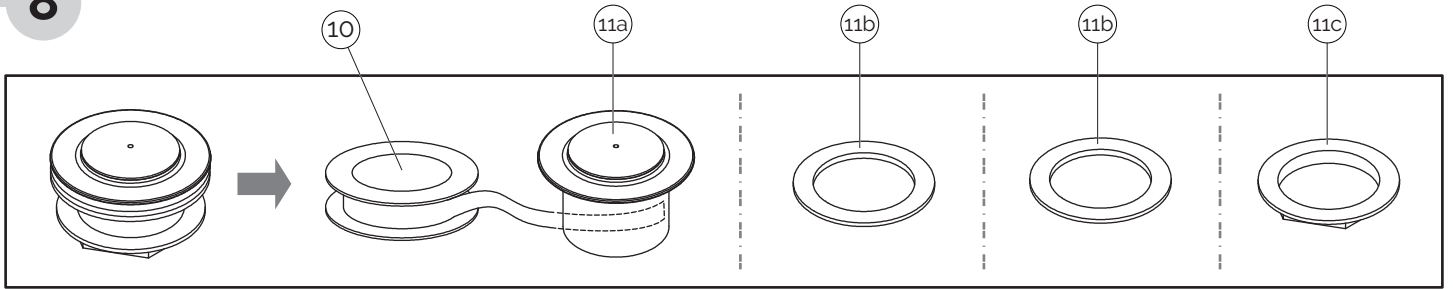

LifestyleGarden®

Sustainable outdoor living

8